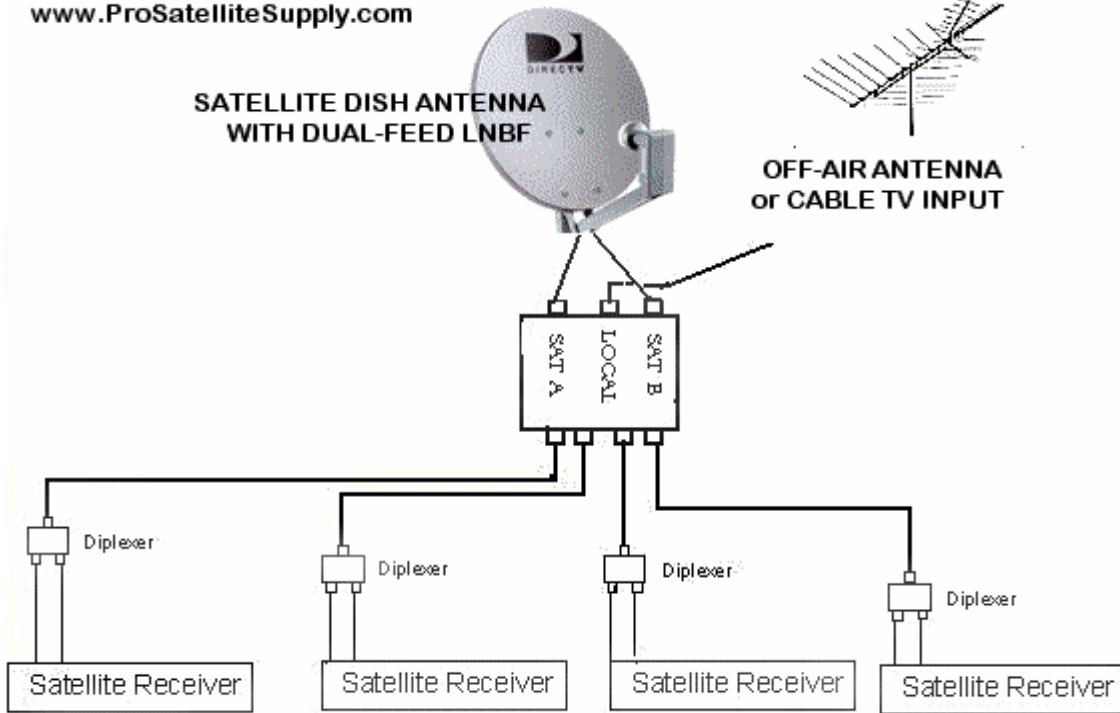

www.ProSatelliteSupply.com

SATELLITE DISH ANTENNA  
WITH DUAL-FEED LNBF

OFF-AIR ANTENNA  
or CABLE TV INPUT

**LOST THE USER GUIDE FOR YOUR SATELLITE RECEIVER OR  
REMOTE CONTROL? DON'T FRET!**

**USER GUIDES, MANUALS, and WIRING DIAGRAMS** for most of the products we sell online can be downloaded free-of-charge from [The Satellite Installer](#). But, don't let the name deceive you, we also offer tips, techniques, products, and shortcuts for CABLE TV service as well.